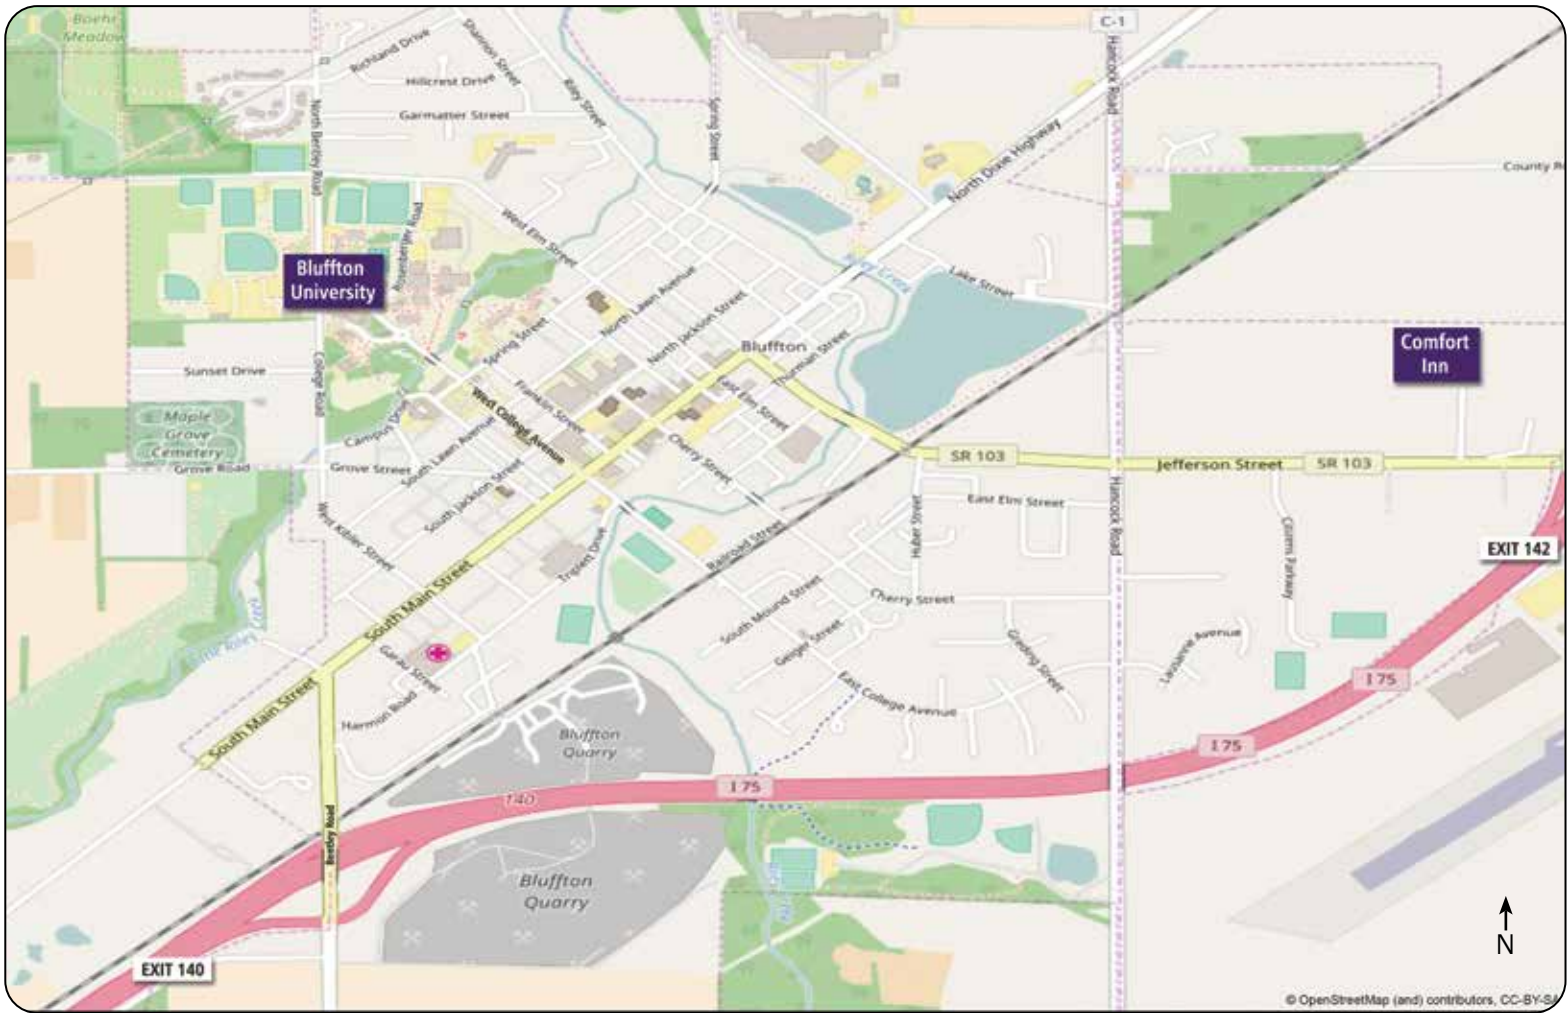

CAMPUS AND VILLAGE MAPS

1. Riley Court
 Advancement office
 Alumni Relations
 Development
 Public Relations
 Counseling Center
 Riley Court Apartments
 Student Life office
 Religious Life
 Residence Life
 The Lion and Lamb Peace Arts Center
2. Sauder Visual Arts Center
3. Financial Aid House
4. Houshower House
 Campus Welcome Center
5. Mara Alva House
 Admissions office
6. Bren-Dell Hall
7. Ropp Hall
 Student Health Center
8. Fire Circle
9. Musselman Library
 Center for Career and Vocation
 University Archives and Mennonite
 Historical Collections
10. College Hall
 Academic Affairs office
 Business office
 President's office
 Ramseyer Auditorium
 Registrar's office
11. Mosiman Hall
12. Yoder Recital Hall
13. Centennial Hall
 Technology Center
14. Berky Hall
15. Shoker Science Center
16. Marbeck Center
 Bob's Place
 Bookstore
 Diversity, Equity and Inclusion office
 The Commons (campus restaurant)

Bluffton, Ohio

DRIVING TIME:

Akron, Ohio – 2 ½ hours
 Canton, Ohio – 3 hours
 Chicago, Ill. – 5 hours
 Cincinnati, Ohio – 2 ½ hours
 Cleveland, Ohio – 3 hours
 Columbus, Ohio – 2 hours
 Dayton, Ohio – 1 ½ hours
 Detroit, Mich. – 2 ½ hours
 Findlay, Ohio – 20 minutes
 Fort Wayne, Ind. – 1 ½ hours
 Lima, Ohio – 20 minutes
 Philadelphia, Pa. – 10 hours
 Pittsburgh, Pa. – 5 hours
 Toledo, Ohio – 1 hour

FROM INTERSTATE 75:

From Exit 142:

Turn west onto State Route 103. At the first stop sign, turn left onto Main Street. Turn right onto College Avenue and follow College Avenue into campus. Turn right onto Spring Street to find the Houshower House/Campus Welcome Center on the left.

From Exit 140:

Turn north onto Bentley Road. At the first stop sign, turn right onto Main Street. At College Avenue, turn left and follow the avenue into campus. Turn right onto Spring Street to find the Houshower House/Campus Welcome Center on the left.